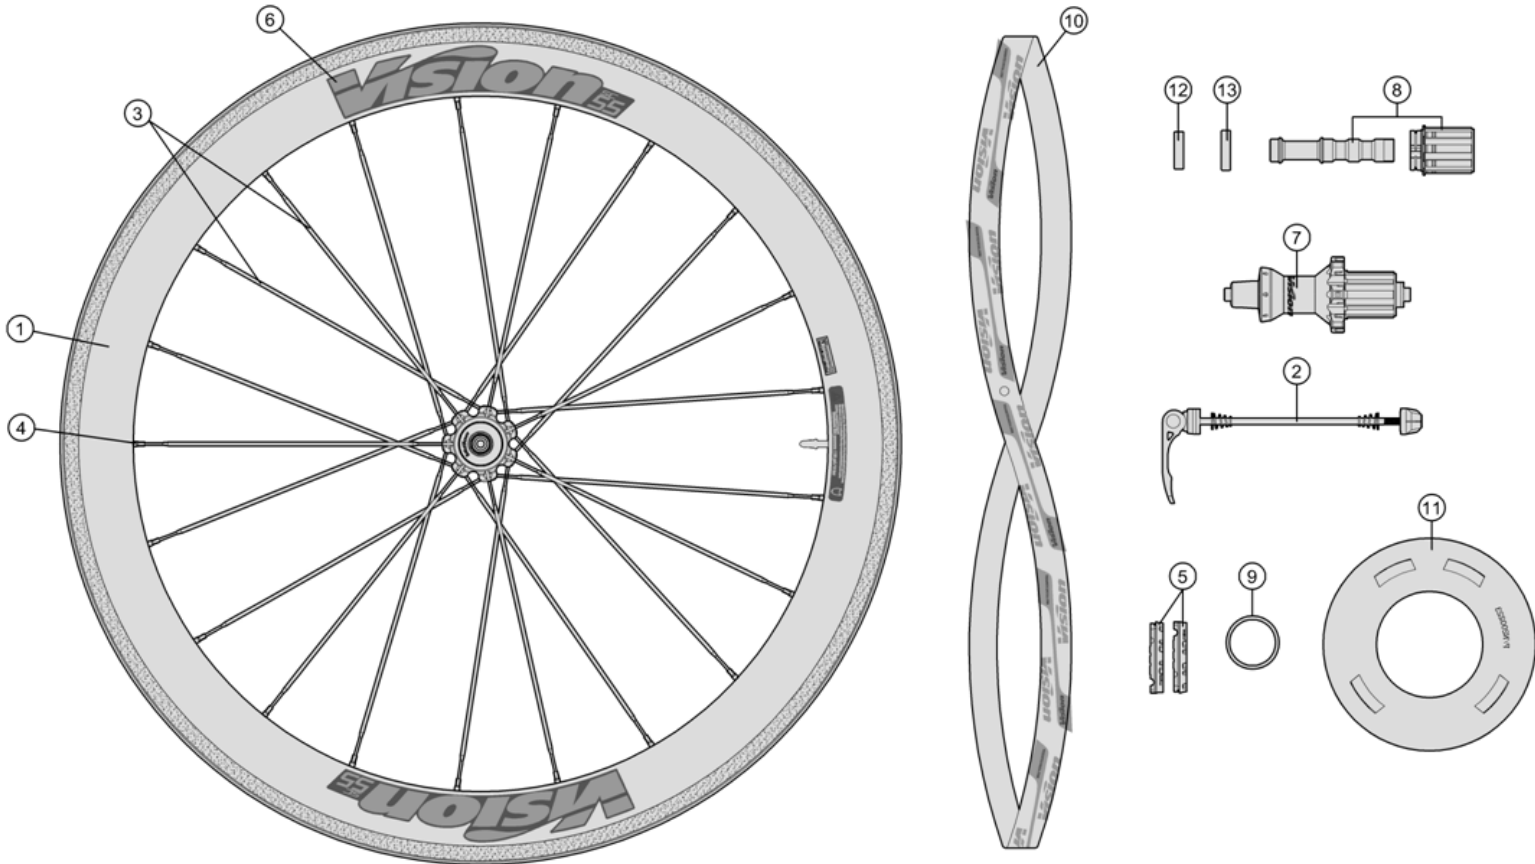

710-0089164030 WH774(WH-VT-640CHTL/RB/S/R) Rear wheel(N11) (For Merida only)
710-0090164031 WH776(WH-VT-655CHTL/RB/S) Rear wheel (N11) (For Merida only)148L
710-0090164030 WH776(WH-VT-655CHTL/RB/S) Rear wheel(N11) (For Merida only) 146L

Item No.	FSA Code No.	Description	Notes
1	725-0096006030	RM139B Rear Rim Clincher - 21H x 55 mm depth	★Rim Sticker Kit not included
2	750-0010202010	QR-25 Vision Quick Release - 146mm	★
3	748-0029043010	SK057A Spoke Kit 255mm x5 pcs	★ For VISION SC 55 Non-drive side
	748-0029015010	SK057B Spoke Kit 257mm x5 pcs	★For VISION SC 55 Drive side
4	752-0473000140	ML240 14mm Hex Brass Black Nipple Kit x5 pcs	
5	405-0016000170	E0065 Brake Pad Kit – For Carbon Rims	Shimano brake block holders
6	752-0627000000	ZJWH0573 Rim Sticker Kit	★For VISION SC 55
7	752-0236006011	U2081 Rear Hub Assembly - Shimano Compatible	★Include Chromoly Steel Bearing OLD 130mm
8	752-0304000061	EL272 Freehub Assembly with Axle	★Include Chromoly Steel Bearings
9	752-0072000010	MW322 11 Speed Cassette Spacer	Shimano N10/11
10	752-0061000471	MS289 Vision Rim Tape for Clincher Rim	Vision Logo 700C W21 xT0.5mm
11	752-0073000000	W1089 Vision Wheelset Spoke Protector	
12	752-0279000000	MR200 Steel Bearings - Non-Drive Side	
13	752-0077000000	MR028 Steel Bearings - Drive Side	

Optional Parts

Item No.	FSA Code No.	Description	Notes
1	725-0095006030	RM135B Rear Rim Clincher - 21H x 40 mm depth	★Rim Sticker Kit not included
2	750-0010211010	QR-25 Vision Quick Release - 148mm	
3	748-0029036010	SK057F Spoke Kit 270mm x5 pcs	For VISION SC 40 Non-drive side
	748-0029016010	SK057G Spoke Kit 272mm x5 pcs	For VISION SC 40 Drive side
6	752-0626000000	ZJWH0571 Rim Sticker Kit	For VISION SC 40