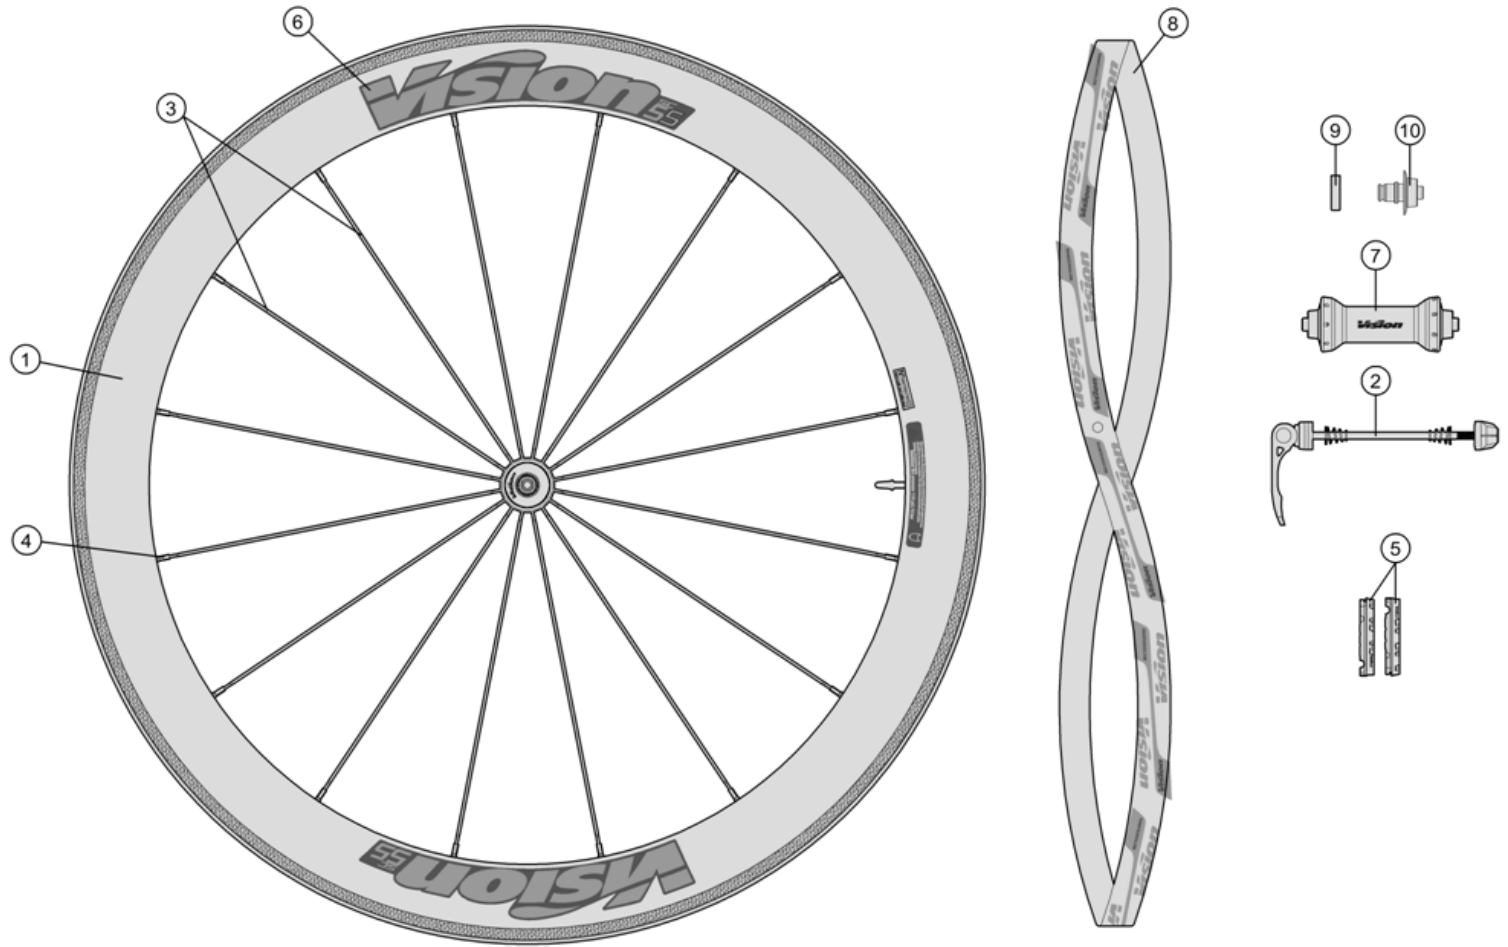

UD carbon clincher rim ; Non-P.R.A. hubs for Direct pull spokes

710-0089203030

710-0090203030

WH674{WH-VT-640CHTL/RB/F} Front wheel (For Merida only)

WH676{WH-VT-655CHTL/RB/F} Front wheel (For Merida only)

Item No.	FSA Code No.	Description	Notes
1	725-0096007030	RM139A Front Rim Clincher – 16H x 55 mm depth	★Rim Sticker Kit not included
2	750-0010107010	QR-25 Vision Quick Release - 112mm	
3	748-0029043010	SK057A Spoke Kit 255mm x5 pcs	★ For VISION SC 55
4	752-0473000140	ML240 14mm Hex Brass Black Nipple Kit x5 pcs	
5	405-0016000170	E0065 Brake Pad Kit – For Carbon Rims	Shimano brake block holders
6	752-0627000000	ZJWH0573 Rim Sticker Kit	★For VISION SC 55
7	752-0235007010	U1081 Front Hub Assembly	Vision Logo
8	752-0061000471	MS289 Vision Rim Tape for Clincher Rim	Vision Logo 700C W21 xT0.5mm
9	752-0307000000	MR021 Steel Bearings	
10	752-0373000190	MW575 Front Hub End Caps	Black with Vision logo

★Optional Parts

Item No.	FSA Code No.	Description	Notes
1	725-0095007030	RM135A Front Rim Clincher -16H x 40 mm depth	Rim Sticker Kit not included
3	748-0029036010	SK057F Spoke Kit 270mm x5 pcs	For VISION SC 40
6	752-0626000000	ZJWH0571 Rim Sticker Kit	For VISION SC 40