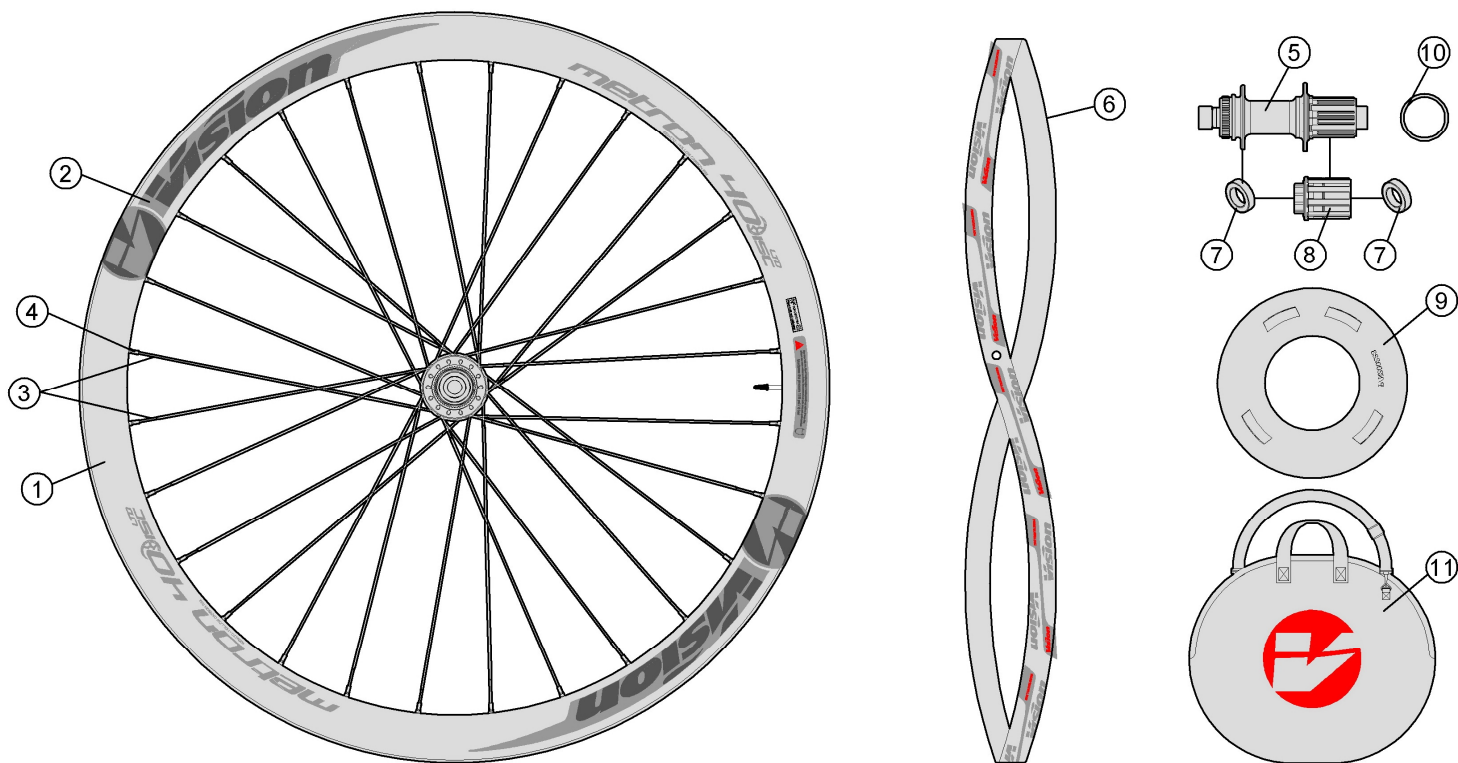

## Metron 40 LTD Clincher, Disc, Centerlock WH-VT-842/CH/DB-CL

Full Carbon 40mm Section Clincher Rim;

710-0038053030

WH119{WH-VT-842CH/DB-CL} Front Wheel, Clincher

Item No.	FSA Code No.	Description	Notes
1	725-0018002031	RM050A Front Rim Clincher -24H	Rim sticker kit not included
2	752-0319000000	ZJWH0374 Rim Sticker Kit -Clincher VISION+METRON 40 Disc LTD,Gray	
3	748-0019005140	SK046A Spoke Kit (Front drive side) 274mm X5pcs	J-bend (Inox Flat)
	748-0019016140	SK046B Spoke Kit (Front non-drive side) 272mm X5pcs	J-bend (Inox Flat)
4	752-0172000111	ML354 15mm Hexa Brass Black Nipple Kit X5pcs	Alpina ABS hex head nipple
5	752-0320002010	U1090 Front Disc Brake Hub Assembly, Black	
6	752-0323000000	MR018 Steel Bearings	
7	752-1006	MS289 Vision Carbon Clincher Rim Tape	

★Optional Parts

Item No.	FSA Code No.	Description	Notes
8	752-9003OE	E0169 Vision Wheel Bag	

Item No.	FSA Code No.	Description	Notes
1	725-0018003031	RM050B Rear Rim Clincher – 28H	Rim sticker kit not included
2	752-0319000000	ZJWH0374 Rim Sticker Kit -Clincher VISION+METRON 40 Disc LTD, Gray	
3	748-0019020140	SK046D Spoke Kit (Rear non-drive side) 271mm x 5pcs	J-bend (Inox Flat)
	748-0019008140	SK046C Spoke Kit (Rear drive side) 278mm x 5pcs	J-bend (Inox Flat)
4	752-0172000111	ML354 15mm Hex Brass Black Nipple Kit x 5pcs	Alpina ABS hex head nipple
5	752-0321003010	U2090 Rear Disc Brake Hub Assembly black –Shimano compatible	
6	752-1006	MS289 Vision Carbon Clincher Rim Tape	
7	752-0278000000	MR199 Steel Bearings Non-Drive Side/Drive Side	
8	752-0322000790	EL278 Freehub Assembly	
9	752-0073000000	W1089 Vision Wheelset Spoke Protector	
10	752-2042OE	MW322 11 Speed Cassette Spacer	Shimano N10/11

★Optional Parts

Item No.	FSA Code No.	Description	Notes
11	752-9003OE	E0169 Vision Wheel Bag	