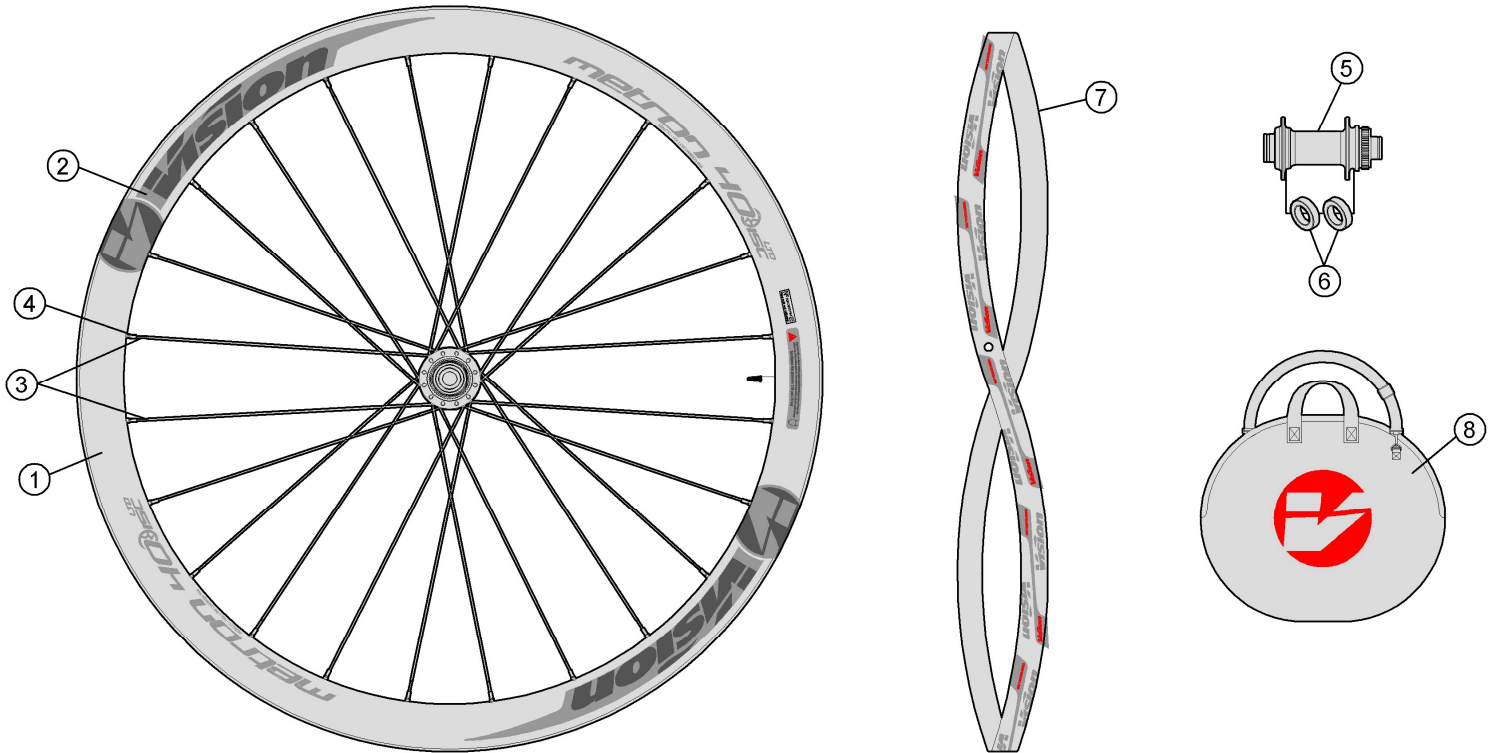

## Metron 40 LTD Clincher, Disc, Centerlock WH-VT-842/CH/DB-CL

Full Carbon 40mm Section Clincher Rim;

710-0038053030

WH119{WH-VT-842CH/DB-CL} Front Wheel, Clincher

Item No.	FSA Code No.	Description	Notes
1	725-0018002031	RM050A Front Rim Clincher -24H	Rim sticker kit not included
2	752-0319000000	ZJWH0374 Rim Sticker Kit -Clincher VISION+METRON 40 Disc LTD,Gray	
3	748-0019005140	SK046A Spoke Kit (Front drive side) 274mm X5pcs	J-bend (Inox Flat)
	748-0019016140	SK046B Spoke Kit (Front non-drive side) 272mm X5pcs	J-bend (Inox Flat)
4	752-0172000111	ML354 15mm Hexa Brass Black Nipple Kit X5pcs	Alpina ABS hex head nipple
5	752-0320002010	U1090 Front Disc Brake Hub Assembly, Black	
6	752-0323000000	MR018 Steel Bearings	
7	752-1006	MS289 Vision Carbon Clincher Rim Tape	

★Optional Parts

Item No.	FSA Code No.	Description	Notes
8	752-9003OE	E0169 Vision Wheel Bag	

Item No.	FSA Code No.	Description	Notes
1	725-0018003031	RM050B Rear Rim Clincher – 28H	Rim sticker kit not included
2	752-0319000000	ZJWH0374 Rim Sticker Kit -Clincher VISION+METRON 40 Disc LTD, Gray	
3	748-0019020140	SK046D Spoke Kit (Rear non-drive side) 271mm x 5pcs	J-bend (Inox Flat)
	748-0019008140	SK046C Spoke Kit (Rear drive side) 278mm x 5pcs	J-bend (Inox Flat)
4	752-0172000111	ML354 15mm Hex Brass Black Nipple Kit x 5pcs	Alpina ABS hex head nipple
5	752-0321003010	U2090 Rear Disc Brake Hub Assembly black –Shimano compatible	
6	752-1006	MS289 Vision Carbon Clincher Rim Tape	
7	752-0278000000	MR199 Steel Bearings Non-Drive Side/Drive Side	
8	752-0322000790	EL278 Freehub Assembly	
9	752-0073000000	W1089 Vision Wheelset Spoke Protector	
10	752-2042OE	MW322 11 Speed Cassette Spacer	Shimano N10/11

★Optional Parts

Item No.	FSA Code No.	Description	Notes
11	752-9003OE	E0169 Vision Wheel Bag	