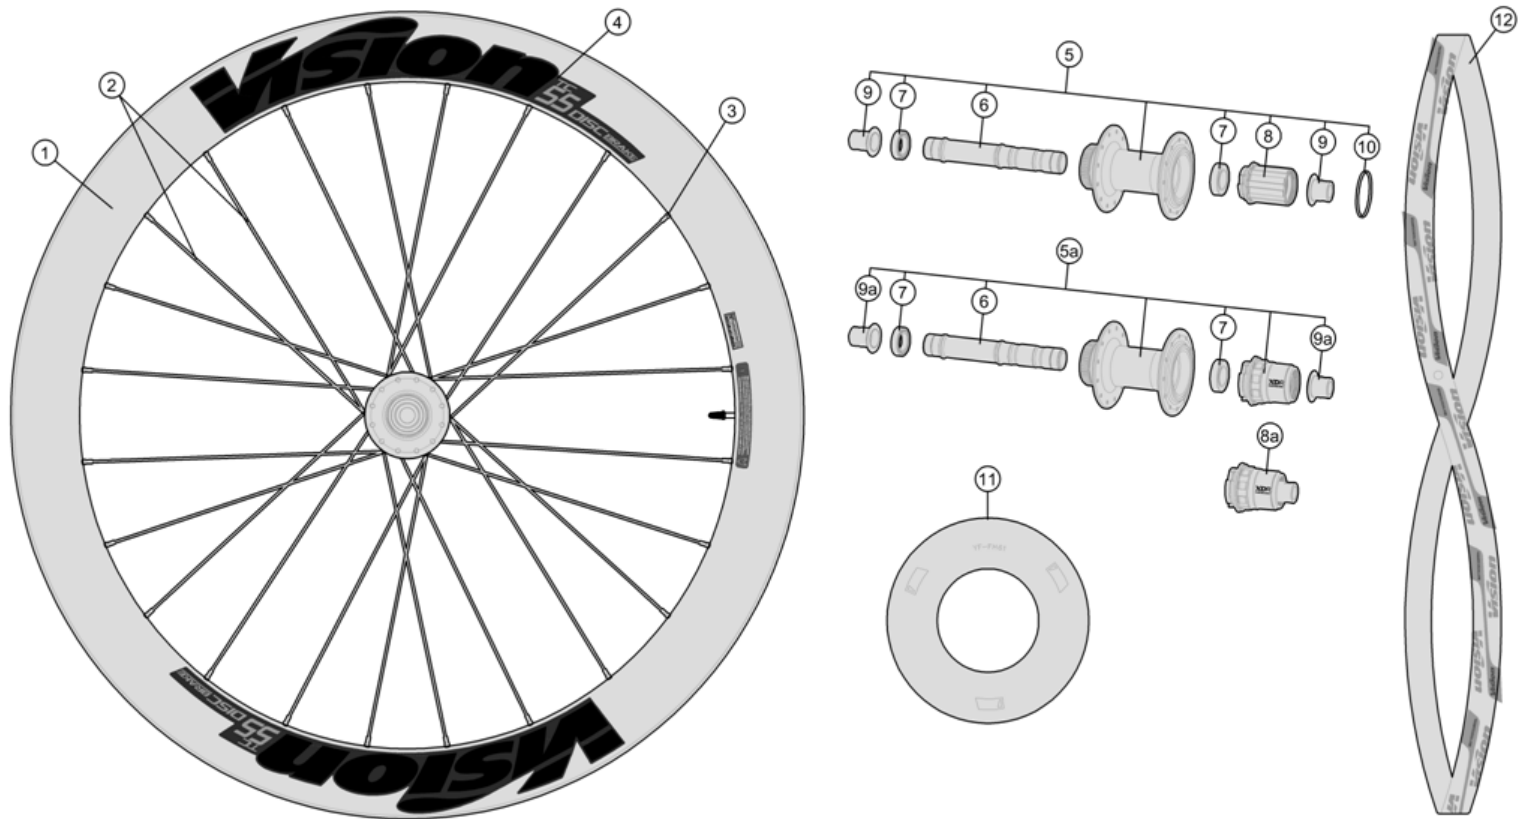

Item No.	FSA Code No.	Description	Notes
1	725-0134002030	RM191A Front Rim Tubeless Clincher - 24H x 55mm depth	Rim Sticker Kit not included
2	748-0032043520	SK058B Spoke Kit 255mm x5 pcs	J-bend, Non-drive side
	748-0032017520	SK058D Spoke Kit 259mm x5 pcs	J-bend, Drive side
3	752-0473000140	ML240 14mm Hex Brass Black Nipple Kit x5 pcs	
4	752-0777000000	ZJWH0645 Rim Sticker Kit - Vision TC55 Disc Brake	
5	752-0770002010	U1132 Front Hub Assembly	Centerlock , TA12 Configuration
7	752-0766000000	MR231 Steel Bearings x2pcs	
6	752-0769000010	MW697 Front Hub End Caps	Centerlock , TA12 Configuration
8	752-1006	MS289 Vision Rim Tape for Clincher Rim	Vision Logo 700C W21 xT0.5mm

710-0121054030 WH238{WH-VT-654CHTL/DB-CL/X12/S/R}Rear Wheel, Centerlock Rotor Mount X12 configuration,  
 710-0121058030 WH438{WH-VT-654CHTL/DB-CL/X12/XDR/R}Rear Wheel, Centerlock Rotor Mount X12 configuration, SRAM XDR 12S Compatible

★Optional Parts

Item No.	FSA Code No.	Description	Notes
5a	752-0773002010	U5132 Rear Hub Assembly –SRAM XDR 12S Compatible	Centerlock , X12 Configuration
8a	752-0725000020	EL350 Freehub Assembly - SRAM XDR 12S compatible	Include Bearings, Drive side End Caps
9a	752-0768000010	MW696 Rear Hub End Caps - SRAM XDR 12S Compatible	Centerlock , X12 Configuration