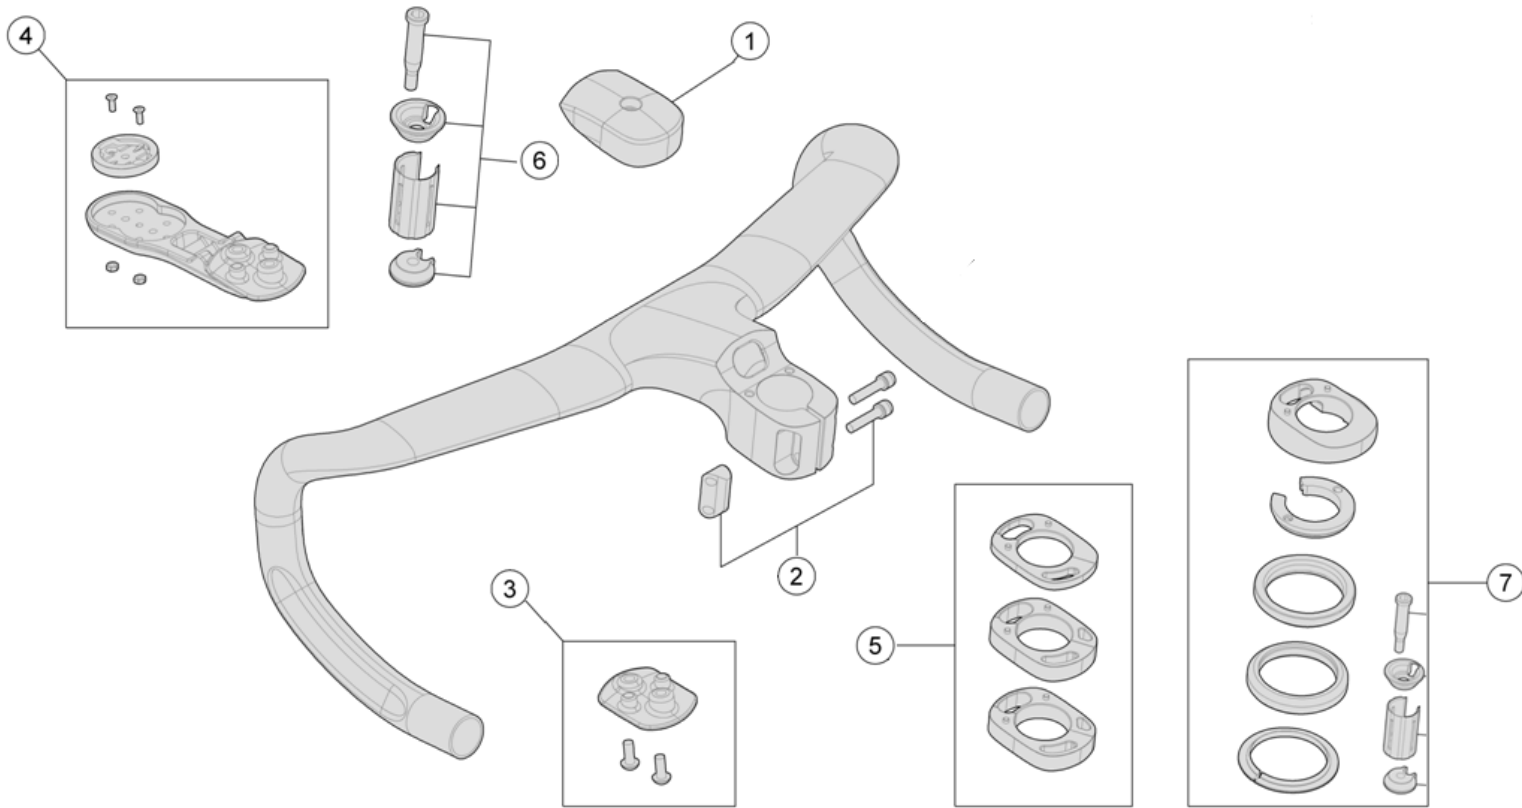

The stiffest and most aerodynamic integrated handlebar and stem system

670-0236001030 100mm x400W+10mm  
 670-0236003030 110mm x420W+10mm  
 670-0236004030 120mm x420W+10mm  
 670-0236006030 130mm x440W+10mm

Item No.	FSA Code No.	Description	Notes
1	670-0287000030	T2082 Stem Top Cap Matt Carbon	
2	670-0288000150	ML597+ MW662 Steerer Clamp Kit	
3	670-0257000110	E0697 Control Center Lower Cover Black w/Bolts	
4	670-0258000110	E0698+E0699 Control Center Bracket + Base Black w/Bolts	Garmin Compatible
5	670-0259000110	MW010+MW011 Spacer Kit	5mmx1 + 10mmx2
6	160-0077000060	TH-894/CR-1 Compressor Pro	

### ★Optional Parts

Item No.	FSA Code No.	Description	Notes
7	130-0020000010	NO.55R 1.5"/ACR/STD (include TH-894/CR-1 Compressor Pro)	Headset